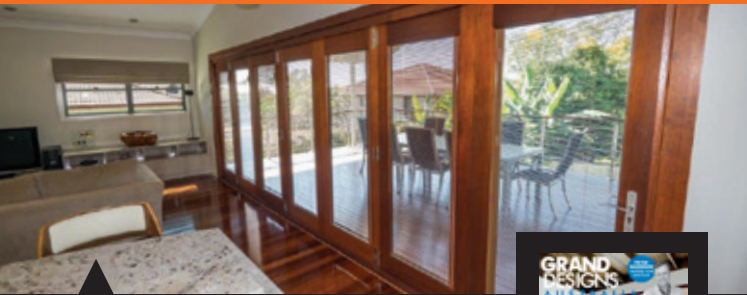

AS SEEN IN GRAND DESIGNS MAGAZINE