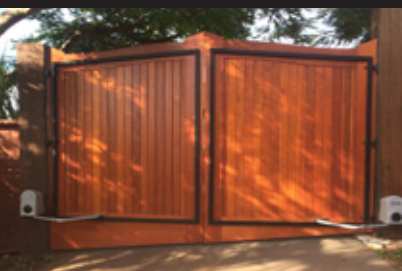

For testimonials visit www.totaldoorsolutions.com.au