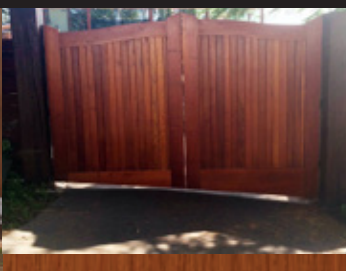

For testimonials visit www.totaldoorsolutions.com.au